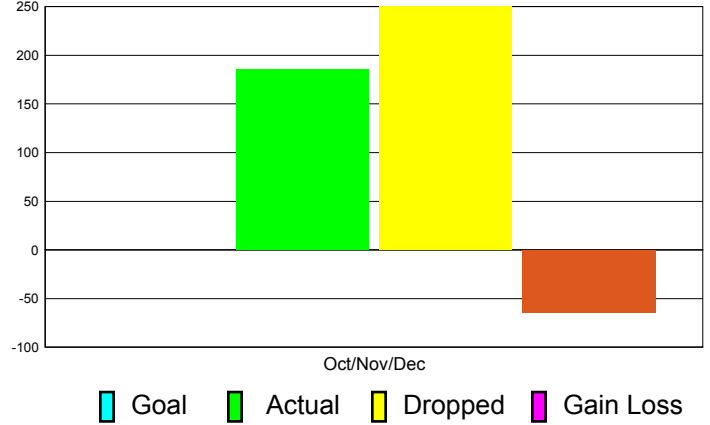

### YTD Status Quo Clubs 2010-2011

Status Quo Clubs Compared to Status Quo Members

## MEMBERSHIP

**Membership Results  
2011-2012**

**Membership  
2010-2011**

Month	Net Memb Goal	Actual New Memb	Actual Dropped Memb	Gain/Loss of Memb	Gain/ Loss of Memb
Oct/Nov/Dec	0	186	250	-64	-60
<b>Totals</b>	<b>0</b>	<b>186</b>	<b>250</b>	<b>-64</b>	<b>-60</b>

### Membership Results 2011-2012

Goal, New, Dropped, Gain/Loss

### Comparison of Membership Gain/Loss

Current Year Compared to the Previous Year