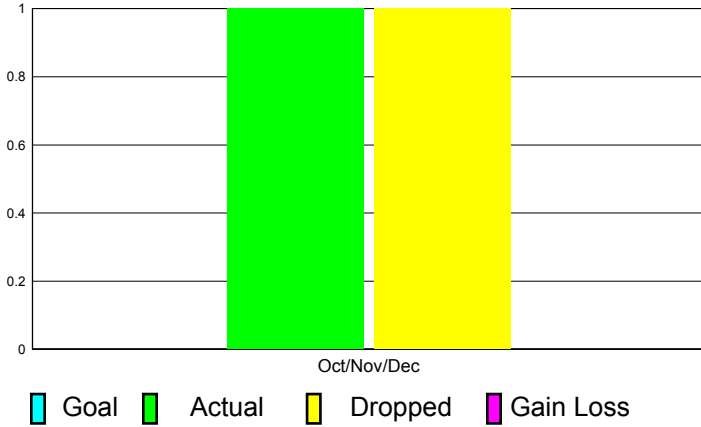

## CLUBS

**Club Results  
2011-2012**

**Clubs  
2010-2011**

Month	New Club Goal	Actual New Clubs	Actual Dropped Clubs	Gain/Loss of Clubs	Gain/Loss of Clubs
Oct/Nov/Dec	0	1	1	0	-1
<b>Totals</b>	<b>0</b>	<b>1</b>	<b>1</b>	<b>0</b>	<b>-1</b>

### Club Results 2011-2012

Goal, New, Dropped, Gain/Loss